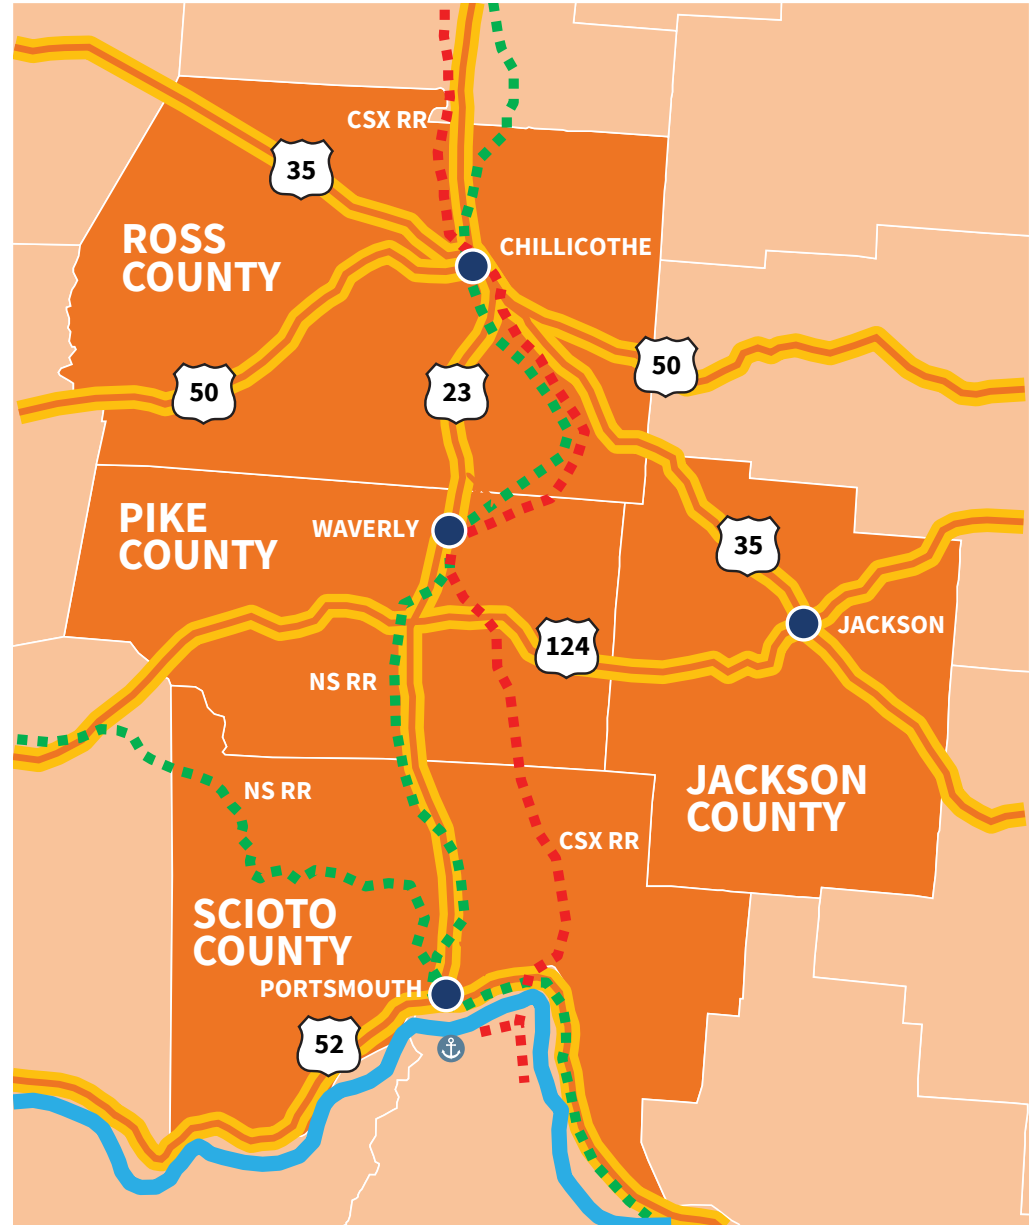

Distance and Drive Time by Truck

Atlanta, GA	464 mi / 746 km	7 hrs 18 min
Chicago, IL	366 mi / 589 km	5 hrs 26 min
Detroit, MI	218 mi / 350 km	3 hrs 44 min
Nashville, TN	325 mi / 523 km	5 hrs 10 min
New York, NY	548 mi / 881 km	8 hrs 18 min

600 MILES / ONE DAY RADIUS
OVER 176 MILLION CONSUMERS

Distance and Drive Time by Truck

Cincinnati, OH	108 mi / 173 km	1 hrs 30 min
Evansville, IN	157 mi / 252 km	2 hrs 36 min
Lafayette, IN	56 mi / 90 km	1 hr
Louisville, KY	124 mi / 199 km	2 hrs
Ft. Wayne, IN	137 mi / 220 km	2 hrs 12 min

50-MILE LABOR SHED
16 COUNTIES - OVER 327,000 WORKERS

Distance and Drive Time by Truck

Cincinnati, OH	99 mi / 159 km	1 hrs 48 min
Cleveland, OH	185 mi / 297 km	2 hrs 57 min
Columbus, OH	39 mi / 62 km	45 min
Dayton, OH	72 mi / 115 km	1 hr 4 min
Toledo, OH	181 mi / 291 km	3 hrs 9 min