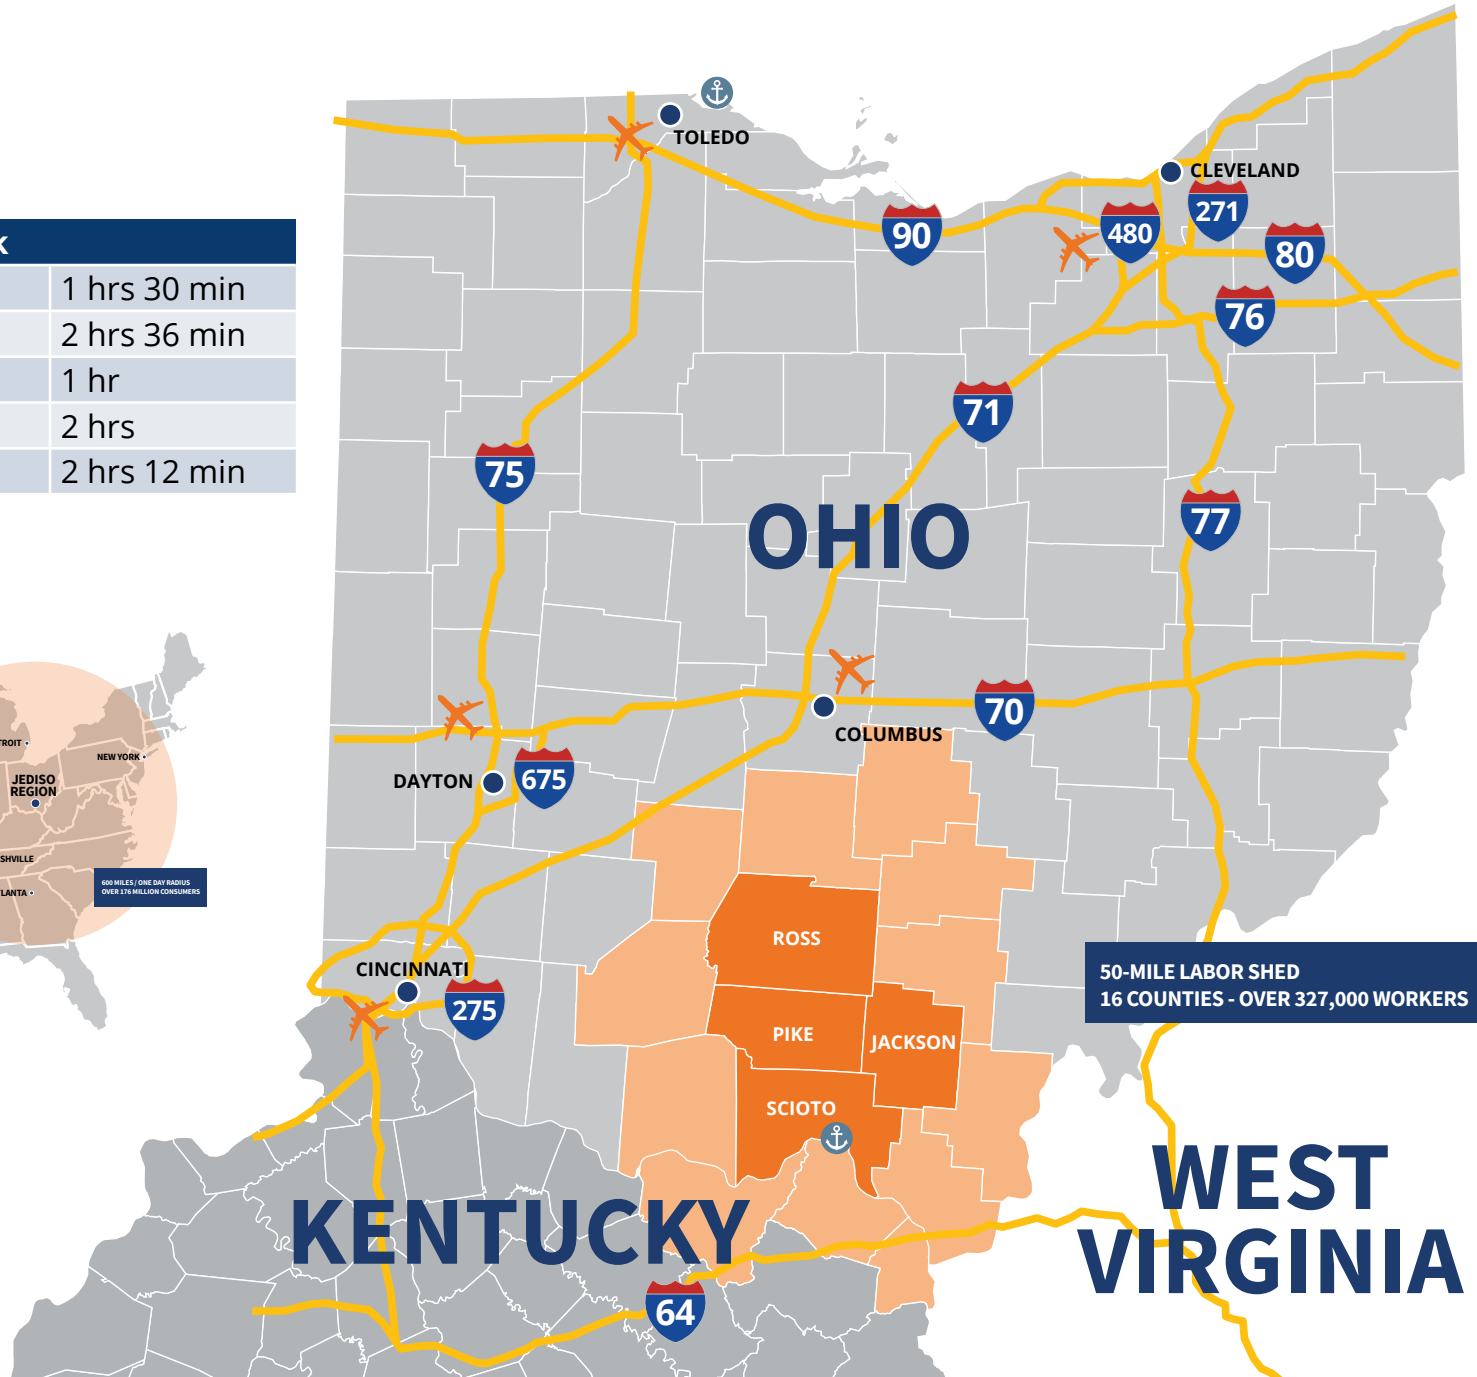

Distance and Drive Time by Truck

Atlanta, GA	464 mi / 746 km	7 hrs 18 min
Chicago, IL	366 mi / 589 km	5 hrs 26 min
Detroit, MI	218 mi / 350 km	3 hrs 44 min
Nashville, TN	325 mi / 523 km	5 hrs 10 min
New York, NY	548 mi / 881 km	8 hrs 18 min

600 MILES / ONE DAY RADIUS
OVER 176 MILLION CONSUMERS

Distance and Drive Time by Truck

Cincinnati, OH	108 mi / 173 km	1 hrs 30 min
Evansville, IN	157 mi / 252 km	2 hrs 36 min
Lafayette, IN	56 mi / 90 km	1 hr
Louisville, KY	124 mi / 199 km	2 hrs
Ft. Wayne, IN	137 mi / 220 km	2 hrs 12 min

50-MILE LABOR SHED
16 COUNTIES - OVER 327,000 WORKERS

Distance and Drive Time by Truck

Cincinnati, OH	99 mi / 159 km	1 hrs 48 min
Cleveland, OH	185 mi / 297 km	2 hrs 57 min
Columbus, OH	39 mi / 62 km	45 min
Dayton, OH	72 mi / 115 km	1 hr 4 min
Toledo, OH	181 mi / 291 km	3 hrs 9 min