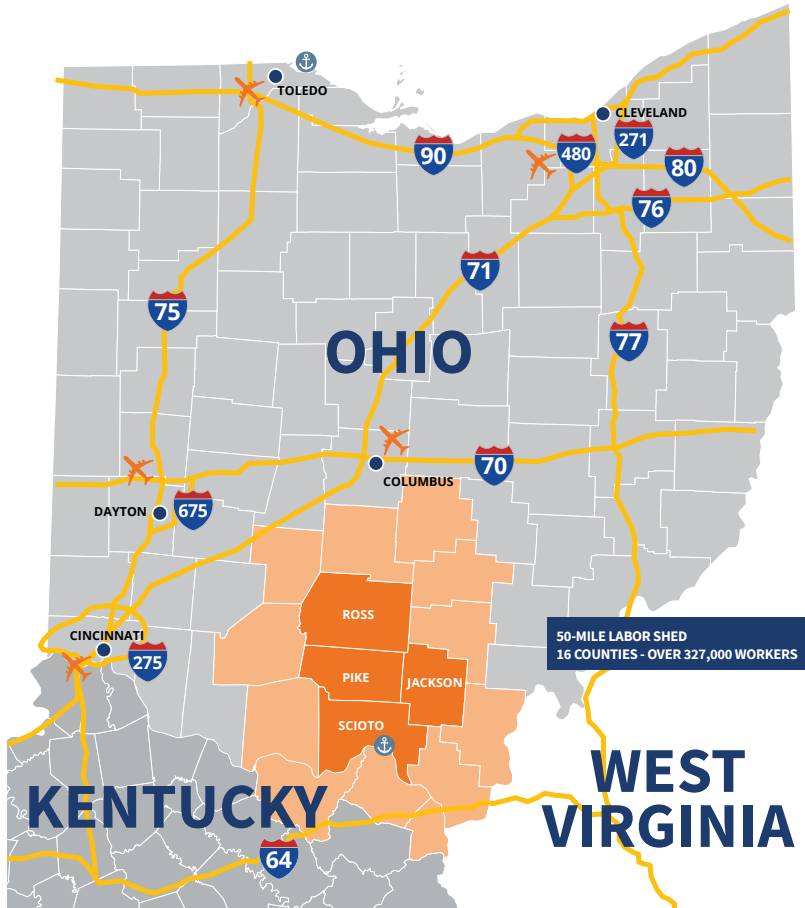

Distance and Drive Time by Truck

Atlanta, GA	464 mi / 746 km	7 hrs 18 min
Chicago, IL	366 mi / 589 km	5 hrs 26 min
Detroit, MI	218 mi / 350 km	3 hrs 44 min
Nashville, TN	325 mi / 523 km	5 hrs 10 min
New York, NY	548 mi / 881 km	8 hrs 18 min

600 MILES / ONE DAY RADIUS
OVER 176 MILLION CONSUMERS

Distance and Drive Time by Truck

Cincinnati, OH	108 mi / 173 km	1 hrs 30 min
Evansville, IN	157 mi / 252 km	2 hrs 36 min
Lafayette, IN	56 mi / 90 km	1 hr
Louisville, KY	124 mi / 199 km	2 hrs
Ft. Wayne, IN	137 mi / 220 km	2 hrs 12 min

50-MILE LABOR SHED
16 COUNTIES - OVER 327,000 WORKERS

Distance and Drive Time by Truck

Cincinnati, OH	99 mi / 159 km	1 hrs 48 min
Cleveland, OH	185 mi / 297 km	2 hrs 57 min
Columbus, OH	39 mi / 62 km	45 min
Dayton, OH	72 mi / 115 km	1 hr 4 min
Toledo, OH	181 mi / 291 km	3 hrs 9 min